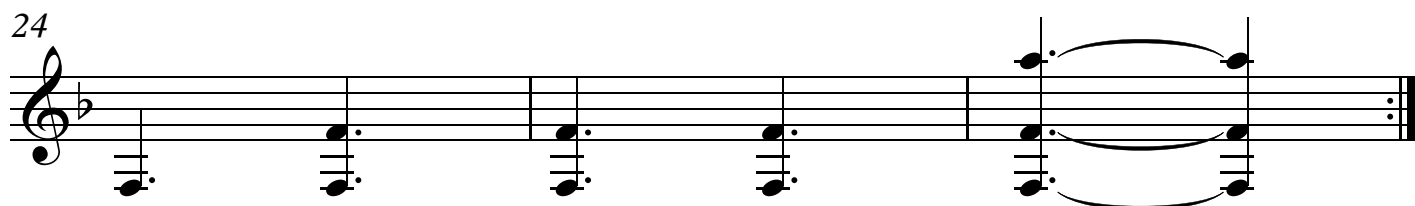

Sonata K. 9

Guitar 2

Domenico Scarlatti

Allegro

2

Guitar 2

27

Musical staff 1: Treble clef, key signature of one flat, 7/8 time signature. Measures 27-31. Includes a repeat sign at the start and various chordal and melodic figures.

32

Musical staff 2: Treble clef, key signature of one flat. Measures 32-36. Includes a trill (*tr*) in measure 35.

37

Musical staff 3: Treble clef, key signature of one flat. Measures 37-41. Includes various chordal and melodic figures.

42

Musical staff 4: Treble clef, key signature of one flat. Measures 42-45. Includes a melodic line with a trill in measure 45.

46

Musical staff 5: Treble clef, key signature of one flat. Measures 46-50. Includes a trill (*tr*) in measure 48.

51

Musical staff 6: Treble clef, key signature of one flat. Measures 51-56. Includes trills (*tr*) in measures 51 and 56.

57

Musical staff 7: Treble clef, key signature of one flat. Measures 57-61. Ends with a double bar line and repeat sign.