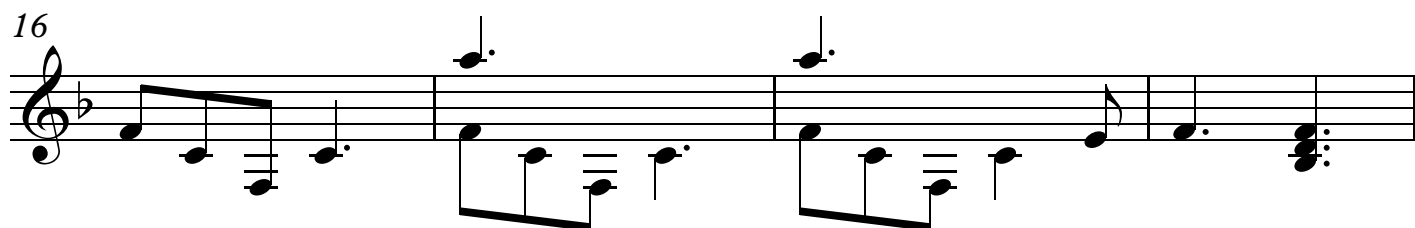

Sonata K. 9

Guitar 2

Domenico Scarlatti

Allegro

2

Guitar 2

27

Musical staff 1: Treble clef, key signature of one flat, 7/8 time signature. Measures 27-31. Includes a repeat sign at the start and various chordal and melodic figures.

32

Musical staff 2: Treble clef, key signature of one flat. Measures 32-36. Includes a trill (*tr*) in measure 35.

37

Musical staff 3: Treble clef, key signature of one flat. Measures 37-41. Includes various chordal and melodic figures.

42

Musical staff 4: Treble clef, key signature of one flat. Measures 42-45. Includes a melodic line with a trill in measure 45.

46

Musical staff 5: Treble clef, key signature of one flat. Measures 46-50. Includes a trill (*tr*) in measure 48.

51

Musical staff 6: Treble clef, key signature of one flat. Measures 51-56. Includes trills (*tr*) in measures 51 and 56.

57

Musical staff 7: Treble clef, key signature of one flat. Measures 57-61. Ends with a double bar line and repeat sign.