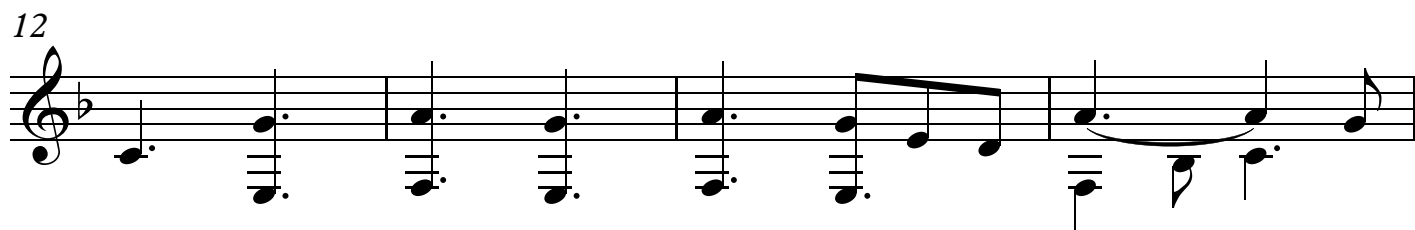

Sonata K. 9

Guitar 2

Domenico Scarlatti

Allegro

2

Guitar 2

27

Musical staff 1: Treble clef, key signature of one flat, 7/8 time signature. Measures 27-31. Includes a repeat sign at the start and various chordal and melodic figures.

32

Musical staff 2: Treble clef, key signature of one flat. Measures 32-36. Includes a trill (*tr*) in measure 35.

37

Musical staff 3: Treble clef, key signature of one flat. Measures 37-41. Includes various chordal and melodic figures.

42

Musical staff 4: Treble clef, key signature of one flat. Measures 42-45. Includes a melodic line with a trill in measure 45.

46

Musical staff 5: Treble clef, key signature of one flat. Measures 46-50. Includes a trill (*tr*) in measure 48.

51

Musical staff 6: Treble clef, key signature of one flat. Measures 51-56. Includes trills (*tr*) in measures 51 and 56.

57

Musical staff 7: Treble clef, key signature of one flat. Measures 57-61. Ends with a double bar line and repeat sign.